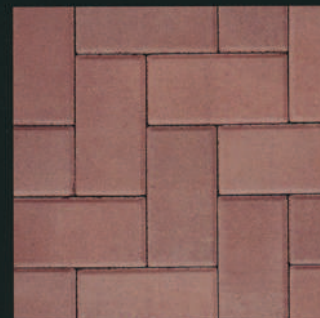

Paveloc Paving Stone Color Guide

This guide is designed to assist in your color selection from the Paveloc Paving Stone line. These pavers are unrivaled in color variegation and color consistency. The color of the pavers featured in this guide may appear slightly different from actual product due to variances in photo reproduction. Exact color matches cannot be guaranteed due to the inherent characteristics of concrete. It is recommended that final color selection be made from actual product samples.

SOLID RED

SOLID CHARCOAL

SOLID BROWN

SOLID BUFF

SOLID TERRA COTTA

GRANITE GREEN

RANGE 1
Red / Charcoal

RANGE 2
Red / Charcoal / Buff

RANGE 3
Brown / Charcoal / Buff

RANGE 4
Brown / Charcoal

RANGE 5
Brown / Buff

RANGE 6
Taupe / Buff

RANGE 6 w/CHARCOAL
Taupe / Buff / Charcoal

RANGE 7
Charcoal / Lt. Gray

RANGE 8
Red / Mahogany

RANGE 9
Terra Cotta / Brown

RANGE 10
Peach / Buff

Integrity
Landscape Services, LLC

West (262) 784-1184
South (414) 423-7900
North (262) 241-8773

www.integritylandscapeservices.com

HOLLAND STONE BRICK PATTERNS

RUNNING BOND PATTERN

HERRINGBONE PATTERN