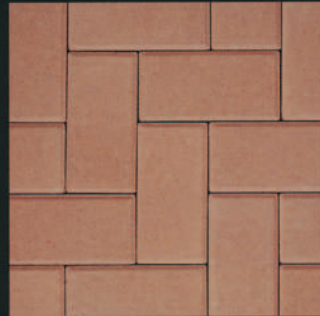

Paveloc Paving Stone Color Guide

This guide is designed to assist in your color selection from the Paveloc Paving Stone line. These pavers are unrivaled in color variegation and color consistency. The color of the pavers featured in this guide may appear slightly different from actual product due to variances in photo reproduction. Exact color matches cannot be guaranteed due to the inherent characteristics of concrete. It is recommended that final color selection be made from actual product samples.

SOLID RED

SOLID CHARCOAL

SOLID BROWN

SOLID BUFF

SOLID TERRA COTTA

GRANITE GREEN

RANGE 1
Red / Charcoal

RANGE 2
Red / Charcoal / Buff

RANGE 3
Brown / Charcoal / Buff

RANGE 4
Brown / Charcoal

RANGE 5
Brown / Buff

RANGE 6
Taupe / Buff

RANGE 6 w/CHARCOAL
Taupe / Buff / Charcoal

RANGE 7
Charcoal / Lt. Gray

RANGE 8
Red / Mahogany

RANGE 9
Terra Cotta / Brown