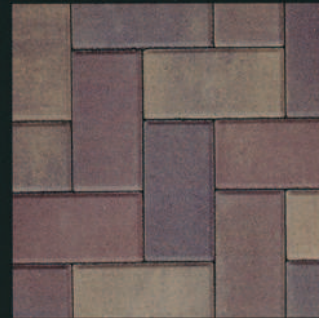

Paveloc Paving Stone Color Guide

This guide is designed to assist in your color selection from the Paveloc Paving Stone line. These pavers are unrivaled in color variegation and color consistency. The color of the pavers featured in this guide may appear slightly different from actual product due to variances in photo reproduction. Exact color matches cannot be guaranteed due to the inherent characteristics of concrete. It is recommended that final color selection be made from actual product samples.

SOLID RED

SOLID CHARCOAL

SOLID BROWN

SOLID BUFF

SOLID TERRA COTTA

GRANITE GREEN

RANGE 1
Red / Charcoal

RANGE 2
Red / Charcoal / Buff

RANGE 3
Brown / Charcoal / Buff

RANGE 4
Brown / Charcoal

RANGE 5
Brown / Buff

RANGE 6
Taupe / Buff

RANGE 6 w/CHARCOAL
Taupe / Buff / Charcoal

RANGE 7
Charcoal / Lt. Gray

RANGE 8
Red / Mahogany

RANGE 9
Terra Cotta / Brown