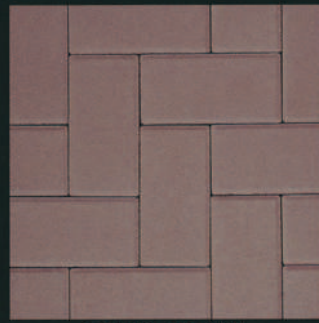

Paveloc Paving Stone Color Guide

This guide is designed to assist in your color selection from the Paveloc Paving Stone line. These pavers are unrivaled in color variegation and color consistency. The color of the pavers featured in this guide may appear slightly different from actual product due to variances in photo reproduction. Exact color matches cannot be guaranteed due to the inherent characteristics of concrete. It is recommended that final color selection be made from actual product samples.

SOLID RED

SOLID CHARCOAL

SOLID BROWN

SOLID BUFF

SOLID TERRA COTTA

GRANITE GREEN

RANGE 1
Red / Charcoal

RANGE 2
Red / Charcoal / Buff

RANGE 3
Brown / Charcoal / Buff

RANGE 4
Brown / Charcoal

RANGE 5
Brown / Buff

RANGE 6
Taupe / Buff

RANGE 6 w/CHARCOAL
Taupe / Buff / Charcoal

RANGE 7
Charcoal / Lt. Gray

RANGE 8
Red / Mahogany

RANGE 9
Terra Cotta / Brown

DOUBLE BASKET WEAVE PATTERN