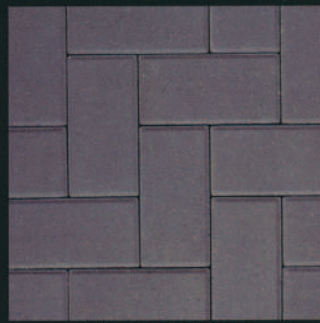

Paveloc Paving Stone Color Guide

This guide is designed to assist in your color selection from the Paveloc Paving Stone line. These pavers are unrivaled in color variegation and color consistency. The color of the pavers featured in this guide may appear slightly different from actual product due to variances in photo reproduction. Exact color matches cannot be guaranteed due to the inherent characteristics of concrete. It is recommended that final color selection be made from actual product samples.

SOLID RED

SOLID CHARCOAL

SOLID BROWN

SOLID BUFF

SOLID TERRA COTTA

GRANITE GREEN

RANGE 1
Red / Charcoal

RANGE 2
Red / Charcoal / Buff

RANGE 3
Brown / Charcoal / Buff

RANGE 4
Brown / Charcoal

RANGE 5
Brown / Buff

RANGE 6
Taupe / Buff

RANGE 6 w/CHARCOAL
Taupe / Buff / Charcoal

RANGE 7
Charcoal / Lt. Gray

RANGE 8
Red / Mahogany

RANGE 9
Terra Cotta / Brown

DOUBLE BASKET WEAVE PATTERN