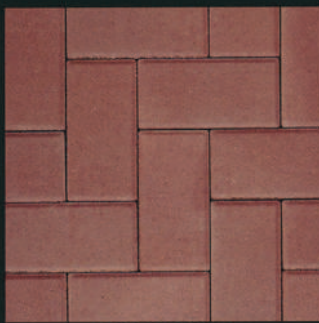

Paveloc Paving Stone Color Guide

This guide is designed to assist in your color selection from the Paveloc Paving Stone line. These pavers are unrivaled in color variegation and color consistency. The color of the pavers featured in this guide may appear slightly different from actual product due to variances in photo reproduction. Exact color matches cannot be guaranteed due to the inherent characteristics of concrete. It is recommended that final color selection be made from actual product samples.

SOLID RED

SOLID CHARCOAL

SOLID BROWN

SOLID BUFF

SOLID TERRA COTTA

GRANITE GREEN

RANGE 1
Red / Charcoal

RANGE 2
Red / Charcoal / Buff

RANGE 3
Brown / Charcoal / Buff

RANGE 4
Brown / Charcoal

RANGE 5
Brown / Buff

RANGE 6
Taupe / Buff

RANGE 6 w/CHARCOAL
Taupe / Buff / Charcoal

RANGE 7
Charcoal / Lt. Gray

RANGE 8
Red / Mahogany

RANGE 9
Terra Cotta / Brown